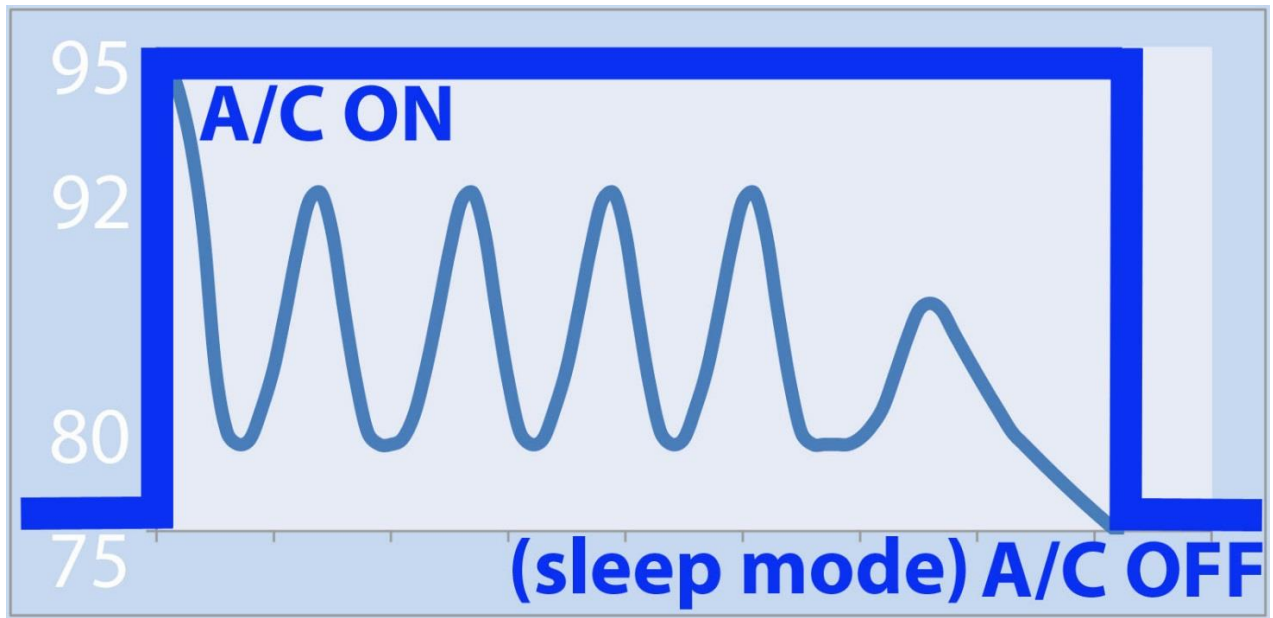

Cooling / Heating - Hysteresis Cycles

Fig. 7 Hysteresis parameters

Fig. 8 Hysteresis – KTL factory settings

Fig. 9 A/C Manual Thermostat Settings

Fig. 10 A/C Thermostat Settings: LoCool & Temperature Level 5.5