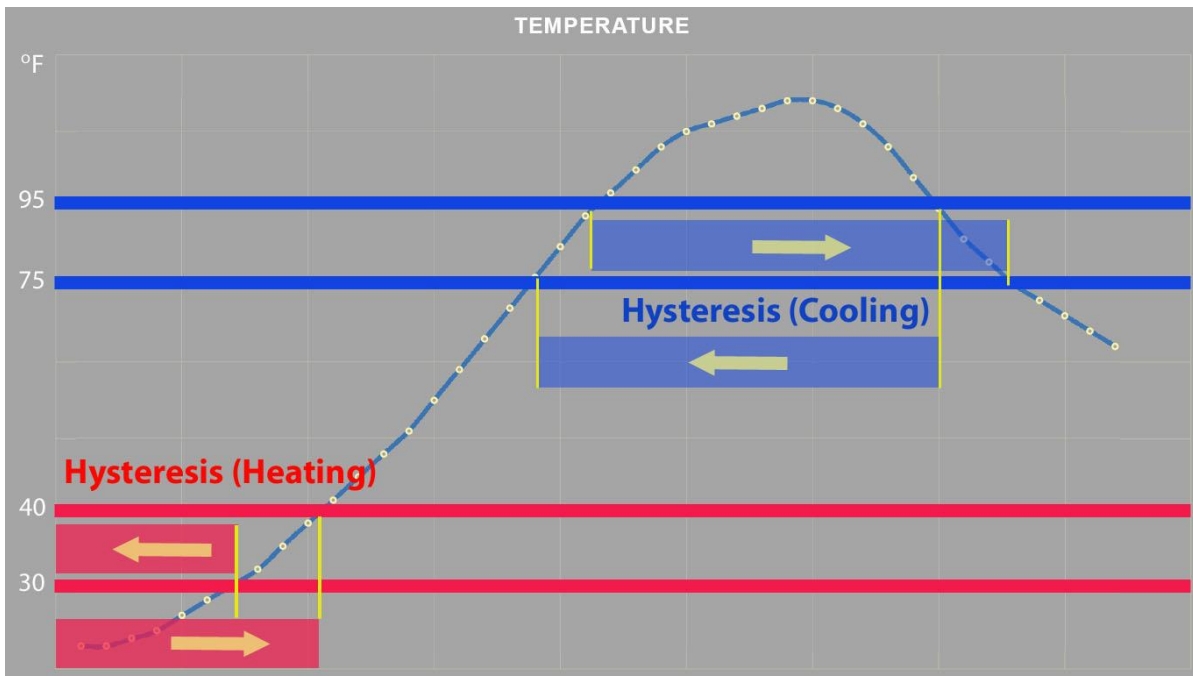

Cooling / Heating - Hysteresis Cycles

Fig. 7 Hysteresis parameters

Fig. 8 Hysteresis – KTL factory settings

Fig. 9 A/C Manual Thermostat Settings

Fig. 10 A/C Thermostat Settings: LoCool & Temperature Level 5.5