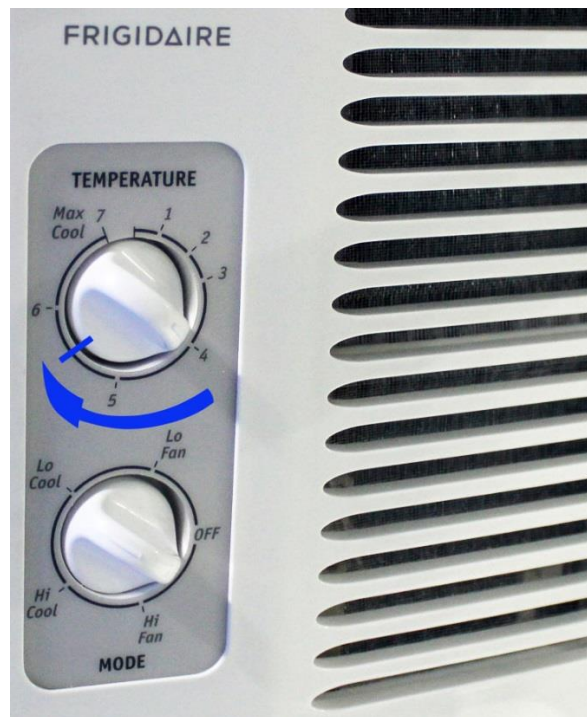

NEMA3R compliant

All outdoor rack enclosures manufactured by KINTRONIC are of heavy duty aluminum construction, and come standard with A/C and Heater including thermostatic controls for extreme heat or cold conditions.

5,000-BTU Air Conditioner automatically resumes operating at its previous settings when the power is restored to your unit.

Single housing with weatherproof top; weather sealed front and rear hinged doors.

Cooling / Heating - Hysteresis Cycles

Fig. 7 Hysteresis parameters

Fig. 8 Hysteresis – KTL factory settings

Fig. 9 A/C Manual Thermostat Settings

Fig. 10 A/C Thermostat Settings: LoCool & Temperature Level 5.5