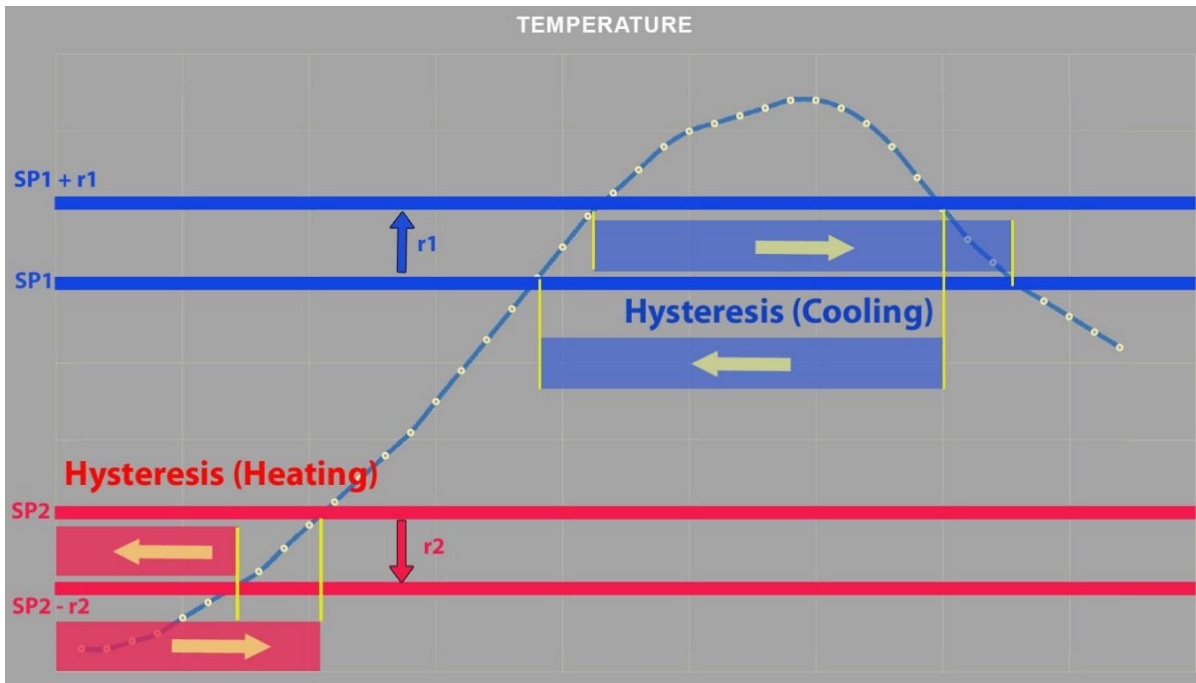

Cooling / Heating - Hysteresis Cycles

Fig. 7 Hysteresis parameters

Fig. 8 Hysteresis – KTL factory settings

Fig. 9 A/C Manual Thermostat Settings

Fig. 10 A/C Thermostat Settings: LoCool & Temperature Level 5.5